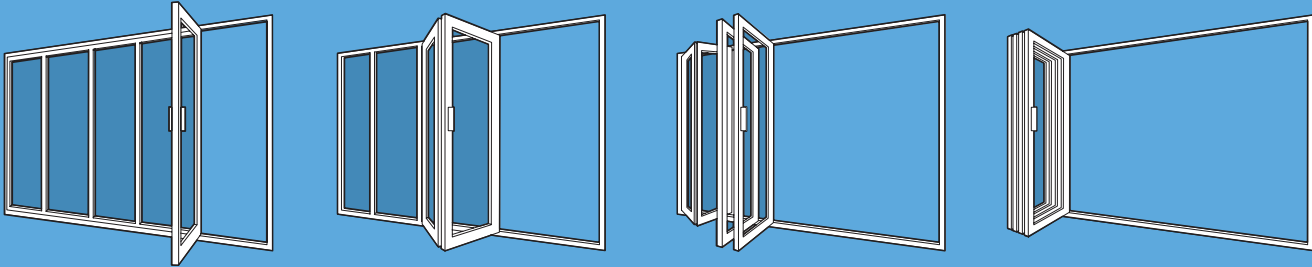

**New
‘Ultimate’
High Security**

Extensive choice of colours available

The 10-year security guarantee covers the property owner if an intruder breaks in through the Ultimate high security bi-folding door (apart from entry gained by breaking through the glass).