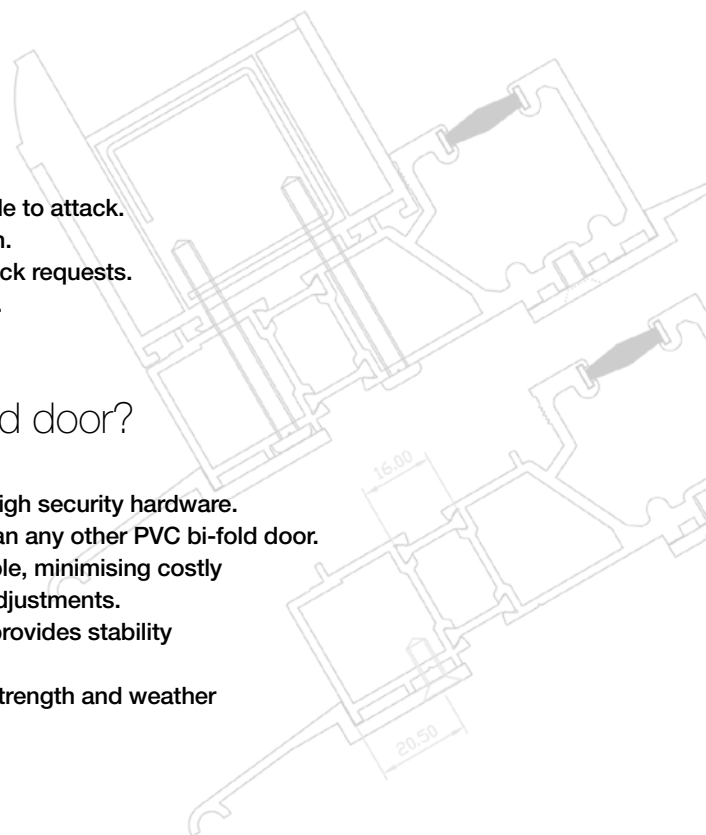

b) A Sliders UK 'Ultimate' PVC/aluminium bi-fold door?

- Hoppe Tokyo PAS 24 handle fitted as standard.
- Revolutionary high security hardware.
- Fully retractable hooks and low level keeps.
- Anti-bump cylinders as standard.
- Aluminium sub frame incorporate cill projection and track.
- Sash joints with bespoke aluminium posts.
- Double seals on all sash joints.

- ✓ **Revolutionary high security hardware.**
- ✓ **More secure than any other PVC bi-fold door.**
- ✓ **Extremely reliable, minimising costly call backs for adjustments.**
- ✓ **Solid platform provides stability and reliability.**
- ✓ **Superior sash strength and weather performance.**