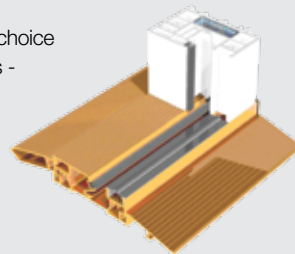

Accessibility

We now offer an aluminium low threshold option on our sliding patio doors. Featuring a ramp on either side of the door, it's an innovation that enables easy access for wheelchair users.

Available in a choice of two colours - silver or gold.